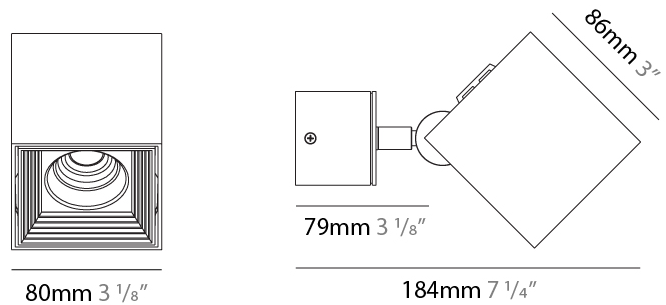

PROJECT	
TYPE	
SPECIFIER	
QUANTITY	
DATE	

DAU SINGLE ADJUSTABLE SURFACE

D92188R9-

base number Finish Options

1. To build a product code in our configurator select the specify button on the base model # product page
2. To build a manual product code on this datasheet choose from the options listed below in blue font and add the suffix to the base model #

GENERAL

Series: Dau
Subseries: Dau Single Adjustable
Brand: Milan
Division: Design
Mounting Type: Surface
Subcategory: Spots

PHYSICAL

Shape: Cube
Length (mm): 80
Length (in): 3 1/8
Width (mm): 80
Width (in): 3 1/8
Height (mm): 86
Height (in): 3 3/8
Max. Overall Height (mm): 164
Max. Overall Height (in): 6 7/16
Light Distribution: Adjustable / Direct
Fixture Finish: BAL / MWL / BSL
Fixture Material: Extruded Aluminum

ELECTRICAL

Lamp Type: LED
Input Wattage (W): 10
Total Output Wattage (W): 9.3
Dimming: Tri-Mode (Non-Dimming and Phase Dimming (120Vac only) and 0-10V Dimming)
Driver Included: No
Driver Location: Remote
Driver Type: Constant Current - 120 / 277Vac
Driver Class: Class 2
Input Voltage (V): 120 - 277
Constant Current (MA): 350

LED

Number of LEDs: 1
Color Temperature (°K): 3000
Max. Delivered Lumen (lm): 956
CRI: >90 CRI
Lamp Life (hrs): 50000

OPTICAL

Optic°: 50
Adjustability: Rotational 300°; Tilt 90°

RATINGS AND CERTIFICATIONS

Certified By: Certified for North American Standards
IP rating: IP20