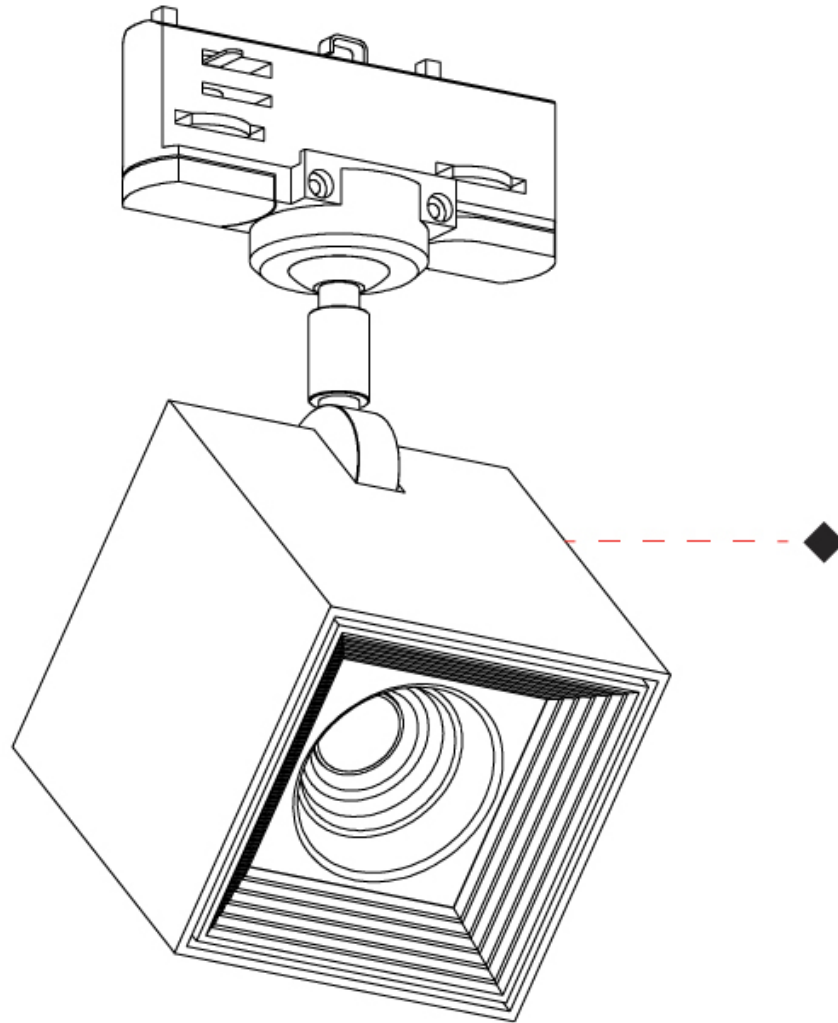

DAU SINGLE TRACK

D96048R9-

PROJECT	_____
TYPE	_____
SPECIFIER	_____
QUANTITY	_____
DATE	_____

D