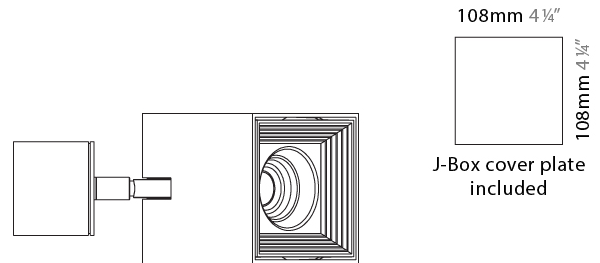

PROJECT	
TYPE	
SPECIFIER	
QUANTITY	
DATE	

DAU SINGLE ADJUSTABLE SURFACE

D92188R9-

base number Finish Options

1. To build a product code in our configurator select the specify button on the base model # product page
2. To build a manual product code on this datasheet choose from the options listed below in blue font and add the suffix to the base model #

GENERAL

Series: Dau
Subseries: Dau Single Adjustable
Brand: Milan
Division: Design
Mounting Type: Surface
Subcategory: Spots

PHYSICAL

Shape: Cube
Length (mm): 80
Length (in): 3 1/8
Width (mm): 80
Width (in): 3 1/8
Height (mm): 86
Height (in): 3 3/8
Max. Overall Height (mm): 164
Max. Overall Height (in): 6 7/16
Light Distribution: Adjustable / Direct
Fixture Finish: BAL / MWL / BSL
Fixture Material: Extruded Aluminum

ELECTRICAL

Lamp Type: LED
Input Wattage (W): 10
Total Output Wattage (W): 9.3
Dimming: Tri-Mode (Non-Dimming and Phase Dimming (120Vac only) and 0-10V Dimming)
Driver Included: No
Driver Location: Remote
Driver Type: Constant Current - 120 / 277Vac
Driver Class: Class 2
Input Voltage (V): 120 - 277
Constant Current (MA): 350

LED

Number of LEDs: 1
Color Temperature (°K): 3000
Max. Delivered Lumen (lm): 956
CRI: >90 CRI
Lamp Life (hrs): 50000

OPTICAL

Optic°: 50
Adjustability: Rotational 300°; Tilt 90°

RATINGS AND CERTIFICATIONS

Certified By: Certified for North American Standards
IP rating: IP20